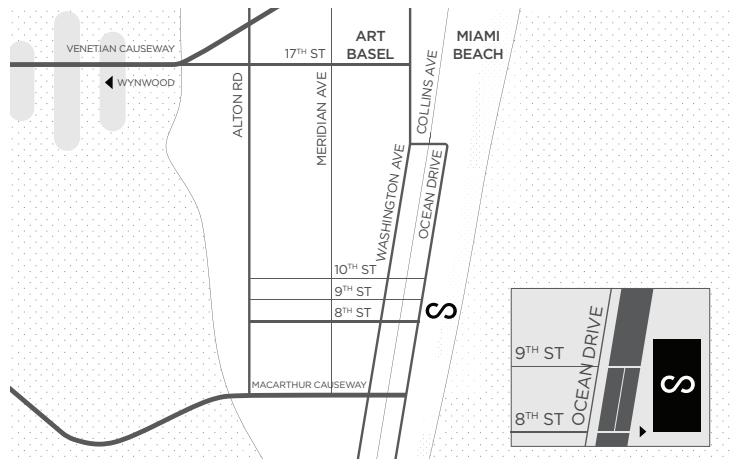

## LOCATION

### SCOPE MIAMI BEACH PAVILION

801 OCEAN DRIVE  
MIAMI BEACH, FL 33139, USA

WITH THE SUPPORT OF THE MIAMI BEACH  
VISITOR AND CONVENTION AUTHORITY.