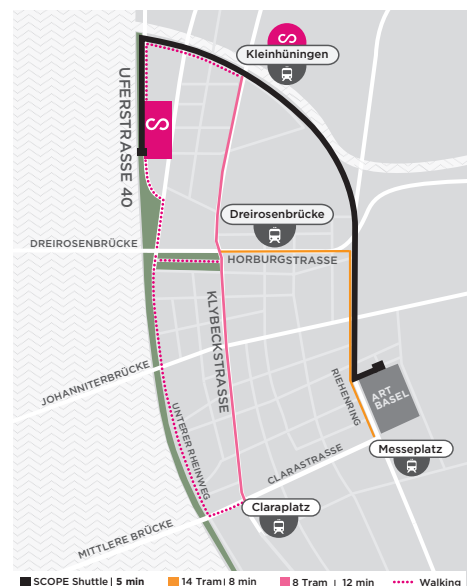

LOCATION

SCOPE PAVILION

Uferstrasse 40

CH-4057 Basel, Switzerland

FOR MORE INFORMATION ON OUR EXHIBITORS AND FEATURED PROGRAMMING PLEASE VISIT:

SCOPE-ART.COM

For PR & more information contact: PR@scope-art.com