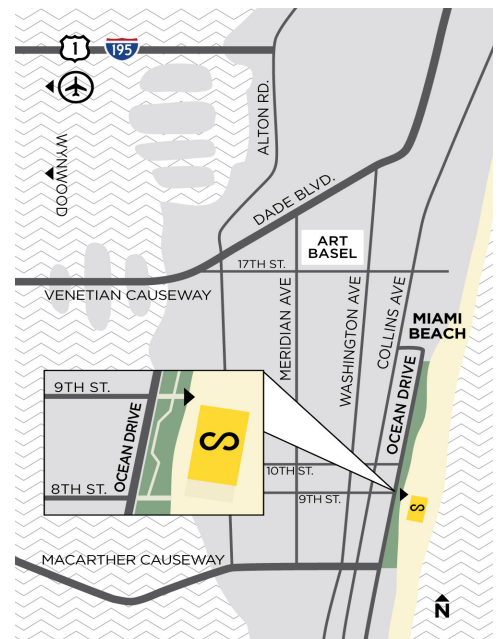

LOCATION

SCOPE PAVILION

910 Ocean Drive
 Miami Beach, FL 33139

SCOPE ART SHOW RETURNS TO THE SANDS OF MIAMI BEACH FOR ITS 14TH EDITION

SCOPE Art Show returns to the sands of Miami Beach for its 14th edition, amidst tremendous support from the City of Miami Beach, an unprecedented outpouring of critical acclaim from press, curators and collectors, and a digital and social media outreach campaign that garnered over 90 million impressions.

SCOPE Miami Beach’s monumental pavilion will once again be situated on historic Ocean Drive to welcome near 40,000 visitors over the course of 6 days. Over 100 Exhibitors and 20 selected Breeder Program galleries will present groundbreaking work, alongside SCOPE’s special programming, encompassing music, design and fashion.